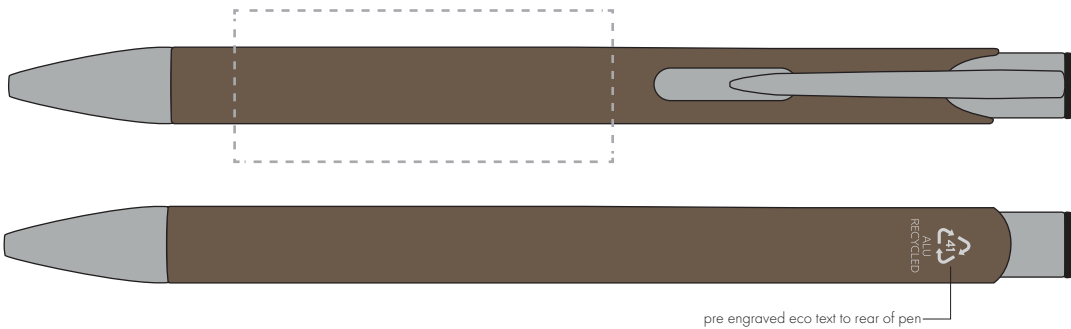

Your Ref:  
Our Ref:

Quantity:  
Version: 1

Product Code: TPC982001  
Product Colour: BROWN

**PRINTING CONCERNS:**

We stock this item in the following colours

**PANTONE REFERENCE(S)**

● Engrave

ARTWORK SCALE 100%

ARTWORK SCALE 100%  
Rotary Engrave Area:  
50mm x 20mm

pre engraved eco text to rear of pen

Product Image for visualisation  
- colours may vary

The dashed line is to demonstrate print area and will not appear on your printed item